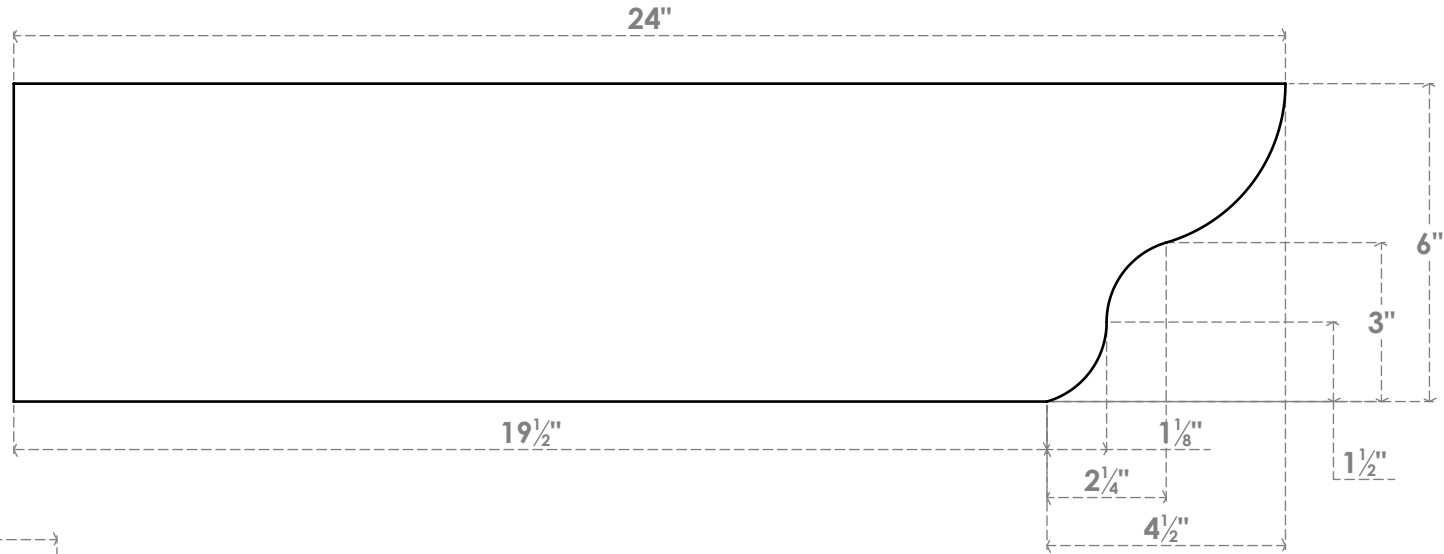

# RFTP05X06X24GRN

5"W X 6"H X 24"L GREENSBORO ARCHITECTURAL GRADE PVC RAFTER TAIL

SIDE PROFILE

ISOMETRIC

FRONT PROFILE

EKENA MILLWORK  
 2300 WEST MAIN ST.  
 CLARKSVILLE, TX 75426  
 TOLL FREE: 866-607-0453  
 WWW.EKENAMILLWORK.COM