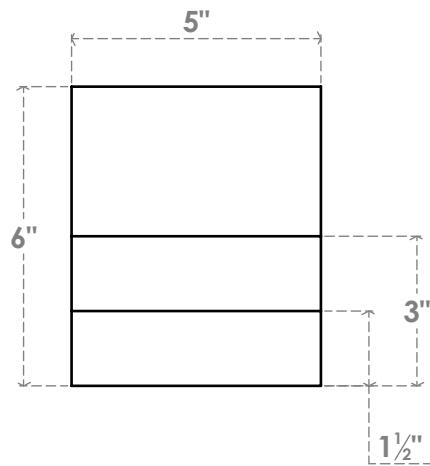

# RFTP05X06X24GRN

5"W X 6"H X 24"L GREENSBORO ARCHITECTURAL GRADE PVC RAFTER TAIL

SIDE PROFILE

ISOMETRIC

FRONT PROFILE

EKENA MILLWORK  
 2300 WEST MAIN ST.  
 CLARKSVILLE, TX 75426  
 TOLL FREE: 866-607-0453  
 WWW.EKENAMILLWORK.COM